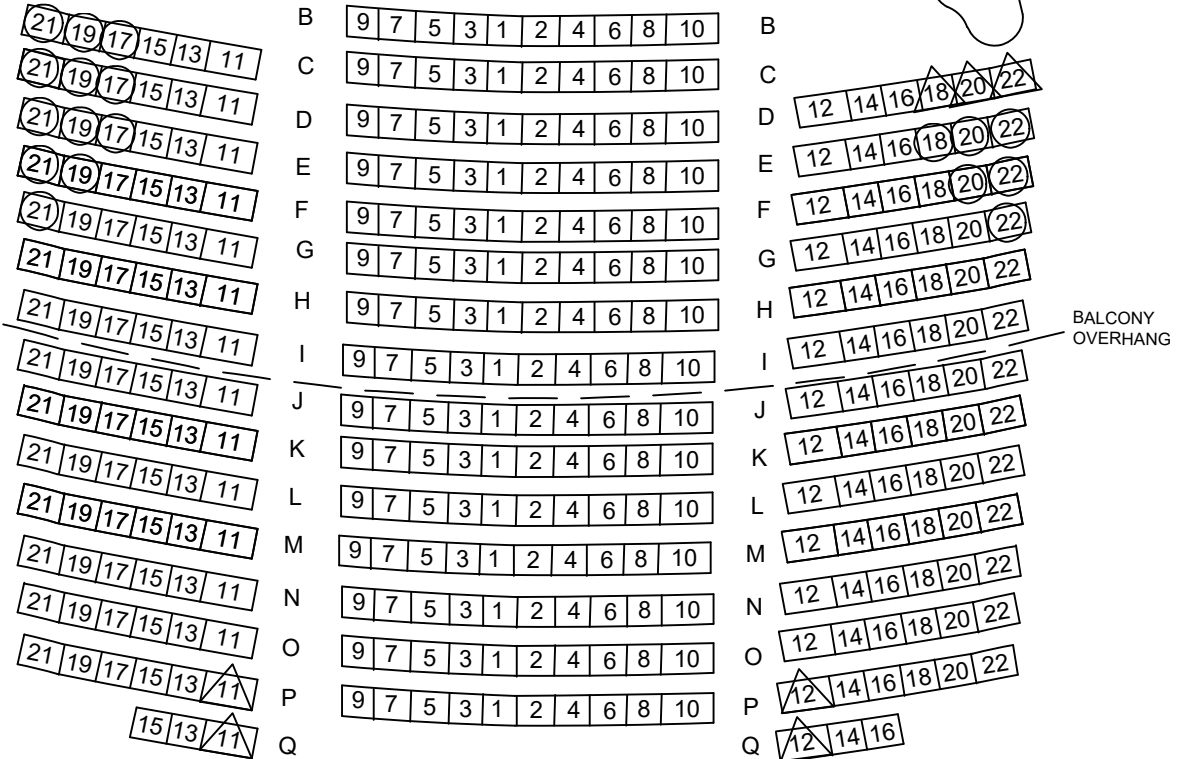

EBELL SOCIETY OF SANTA ANA THEATER

494 TOTAL SEATS IN THEATER  
447 UNOBSTRUCTED

STAGE

FLOOR LEVEL

318 TOTAL SEATS ON FLOOR LEVEL  
293 UNOBSTRUCTED

○ = PARTIALLY OBSTRUCTED VIEW TO SIDES OF STAGE  
△ = PARTIALLY OBSTRUCTED VIEW OF STAGE

BALCONY

176 TOTAL SEATS ON BALCONY LEVEL  
154 UNOBSTRUCTED

□ = OBSTRUCTED VIEW IN FRONT ROW DUE TO RAILING