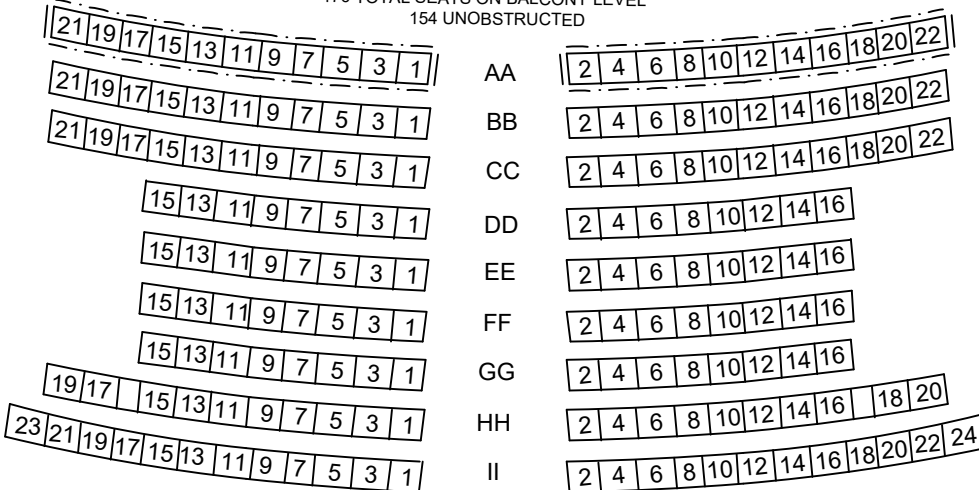

EBELL SOCIETY OF SANTA ANA THEATER

494 TOTAL SEATS IN THEATER  
447 UNOBSTRUCTED

STAGE

FLOOR LEVEL

318 TOTAL SEATS ON FLOOR LEVEL  
293 UNOBSTRUCTED

○ = PARTIALLY OBSTRUCTED VIEW TO SIDES OF STAGE  
△ = PARTIALLY OBSTRUCTED VIEW OF STAGE

BALCONY

176 TOTAL SEATS ON BALCONY LEVEL  
154 UNOBSTRUCTED

□ = OBSTRUCTED VIEW IN FRONT ROW DUE TO RAILING